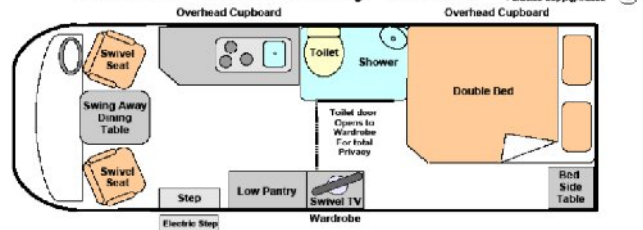

Oasis Van

Oasis Van Single Beds

Oasis Deluxe Van

Due to popular demand we have re-released the original Oasis layout from 2001 & named it the Anniversary.

Oasis Anniversary Model

Oasis Extra Long Van

Oasis Layouts

Notice - The Oasis & Oasis Deluxe unique layouts are Patented. Mirroring the positions of components eg kitchen or lounge etc are also covered in the Patent. The layouts cannot be duplicated without our written permission.