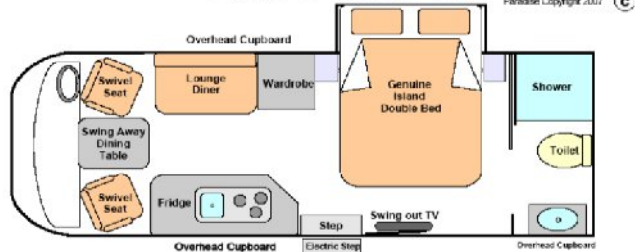

Dimensions (mm) (Height includes Roof A/C)	
Fiat Ducato Extra LWB High Roof Van	6363(l) x 2050(w) x 2759(h)
Mercedes Sprinter LWB High Roof Van	6945(l) x 1993(w) x 2935(h)
Mercedes Sprinter EXTRA LWB High Roof Van	7345(l) x 1993(w) x 2935(h)
Mercedes Sprinter 4x4 AWD LWB High Roof Van	6945(l) x 1993(w) x 3040(h)

Oasis Van

Oasis Van Single Beds

Oasis Deluxe Van

Due to popular demand we have re-released the original Oasis layout from 2001 & named it the Anniversary.

Oasis Anniversary Model

Oasis Extra Long Van

Oasis Layouts