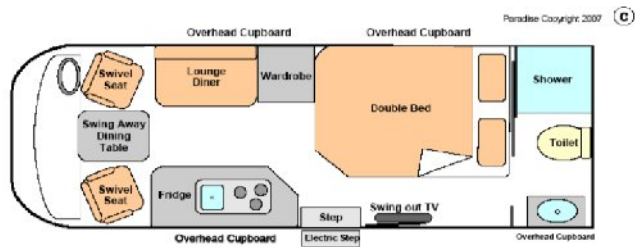

Dimensions (mm) (Height includes Roof A/C)	
Fiat Ducato Extra LWB High Roof Van	6363(l) x 2050(w) x 2759(h)
Mercedes Sprinter LWB High Roof Van	6945(l) x 1993(w) x 2935(h)
Mercedes Sprinter EXTRA LWB High Roof Van	7345(l) x 1993(w) x 2935(h)
Mercedes Sprinter 4x4 AWD LWB High Roof Van	6945(l) x 1993(w) x 3040(h)

PRICE
Please contact us for a brochure kit which includes all pricing & specifications.

Motorhome Options for Oasis Series			
Upgrade Sprinter Engine from 313 to 316CDI	$POA	Colour Reversing Camera with 7" Screen	$POA
Upgrade Sprinter Engine from 313 to V6 319CDI	$POA	Dometic Ducted Under-Floor Central Heating	$POA
Upgrade from 313 to 516CDI 4x4 AWD	$POA	Front Cabin Floor Mat	$POA
S/S Rangehood with LED Strip Lighting	$POA	Tow Bar	$POA
2kva Honda Generator in PMH acoustic box	$POA	Other upgrades e.g. Solar Panels; Inverter, etc	$POA
Inbuilt Satellite Navigation with iPod Connection & Blue Tooth Hands Free Phone Connection	$POA		$POA

Oasis Van